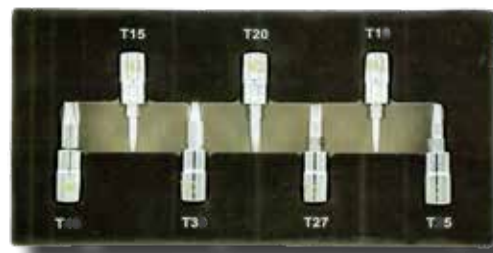

Part No: XF020 20 pce 95mm Long Bit Set 1/4"dr

- Flat: 4 5.5 7mm x 95mm, Hex : H3 H4 H5 H6 H7 H8 x 95mm
- Spline : M4 M5 M6 M8 M10 x 95mm
- PH1 PH2 PH3 - PZ1 PZ2 PZ3 x 95mm

1. **Features**
2. High Grade Chrome Vanadium Steel Sockets
   - S2 Steel Bits
   - Mirror finish with Anti-Slip Knurl
   - High Visibility Size Markings

Mechanics "torque..." **£57.60**

EVA S2 CRV MIRROR 1/4"

Part No: XFA16 16 pce Bit Holder & Socket Adaptor Set

Bit Holder Sockets/Adaptors

- 1/4" Hexagon x 1/4"dr, 8mm Hexagon x 1/4"dr and 3/8"dr
- 10mm Hexagon x 3/8"dr and 1/2"dr, 1/4" Hexagon Magnetic Bit Holder x 60mm
- 1/4" Hexagon Quick Release Bit Holder

Drive Converters/Adaptors

- 1/4" F x 3/8" M, 3/8" F x 1/4" M, 3/8" F x 1/2" M, 1/2" F x 3/8" M
- 1/2" F x 3/4" M, 3/4" F x 1/2" M

Socket Drivers/Adaptors

- 1/4" Hexagon x 1/4"dr, 1/4" Hexagon x 3/8"dr
- 1/4" Hexagon x 1/2"dr

1. **Features**
2. High Grade Chrome Vanadium Steel Sockets
   - CR-MO Socket Drivers/Adaptors
   - Supplied in industry approved EVA foam

Mechanics "torque..." **£61.67**

EVA 1/4" 3/8" 1/2" 3/4"

Part No: AF8HES 8pce Last Chance Hexagon Extractor Set

Features

- Ideal tools to take out hex fasteners up to 85% rounded
- Can also be used on new fasteners
- 1/4" drive sizes: 2, 2.5, 3, 4, 5, 6mm
- 3/8" drive sizes: 7mm, 8mm

Mechanics "torque..." **£39.60**

1/4" 3/8"

Part No: AF7SES 7 pce Last Chance Star Extractor Set

Features

- Ideal tool for removing damaged Star screws
- Can also be used to install new fasteners
- 1/4" drive sizes: T10, T15, T20, T25, T27, T30, T40

Mechanics "torque..." **£34.60**

1/4"

Part No: P24905 Impact Bolt Grip Promo

- AFB01 - 10 pce Impact Bolt Extractor Set 3/8" dr 10 11 12 13 14 15 16 17 18 19 x 31mm
- AFBW6 - 6 pce Impact Bolt Extractor Set 1/2" dr 17 19 21 22 24 27 mm x 34mm

Features