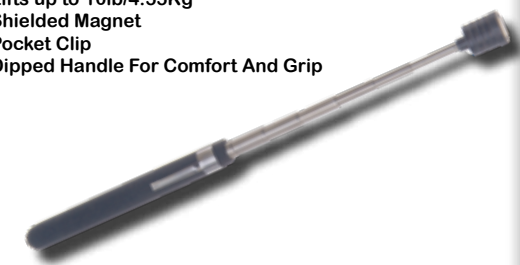

Mechanics "torque..." **£460.87**

2 YEARS WARRANTY

Part No: TA669 Super Power Magnetic Pick-Up Tool

- Features**
- Telescopic Magnetic Pick Up Tool Extends to 365mm.
 - Lifts up to 10lb/4.55Kg
 - Shielded Magnet
 - Pocket Clip
 - Dipped Handle For Comfort And Grip